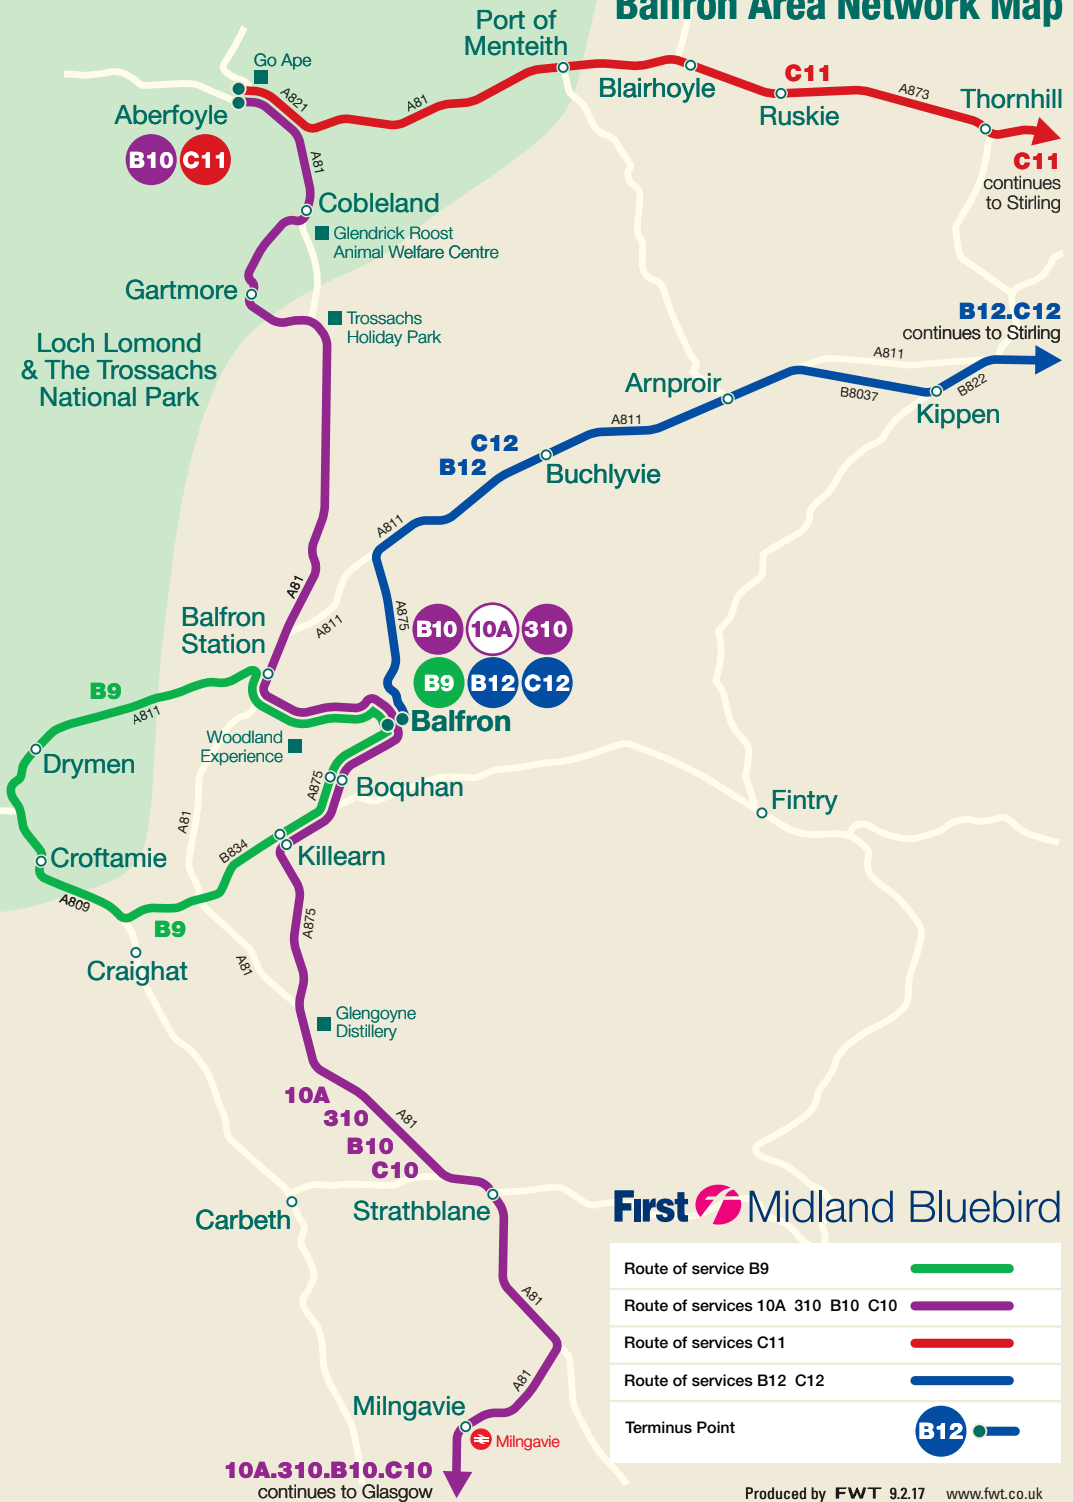

Balfрон Area Network Map

First **Midland Bluebird**

Route of service B9	
Route of services 10A 310 B10 C10	
Route of services C11	
Route of services B12 C12	
Terminus Point